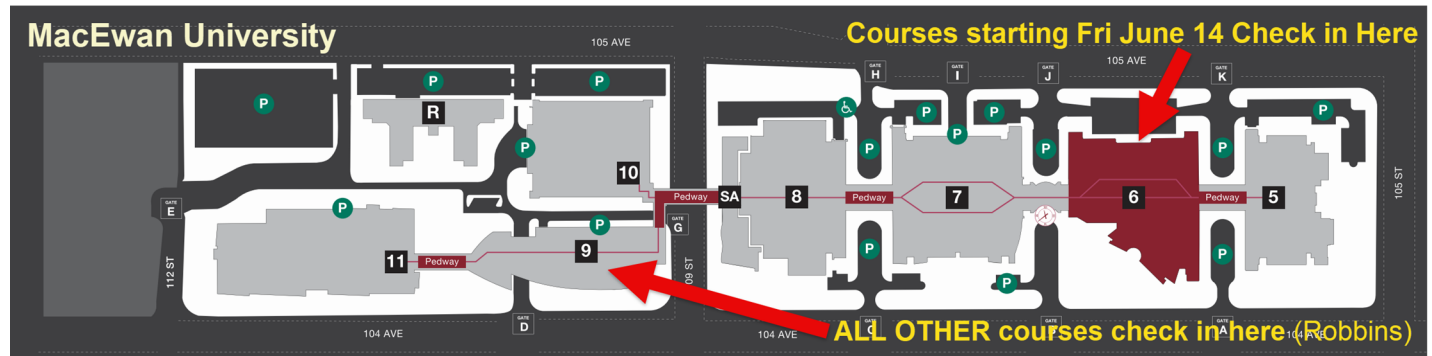

# RTD Edmonton Main classes are held at MacEwan University

10910 104 Ave NW

- Check in for courses starting **Friday June 14**, is on the 2<sup>nd</sup> floor of **building 6**.
- Check in for **all other courses** (starting all other dates) is in the **Building 9** (the Robbins Centre), 2<sup>nd</sup> floor

*Signs will be posted to direct students / at all buildings!*