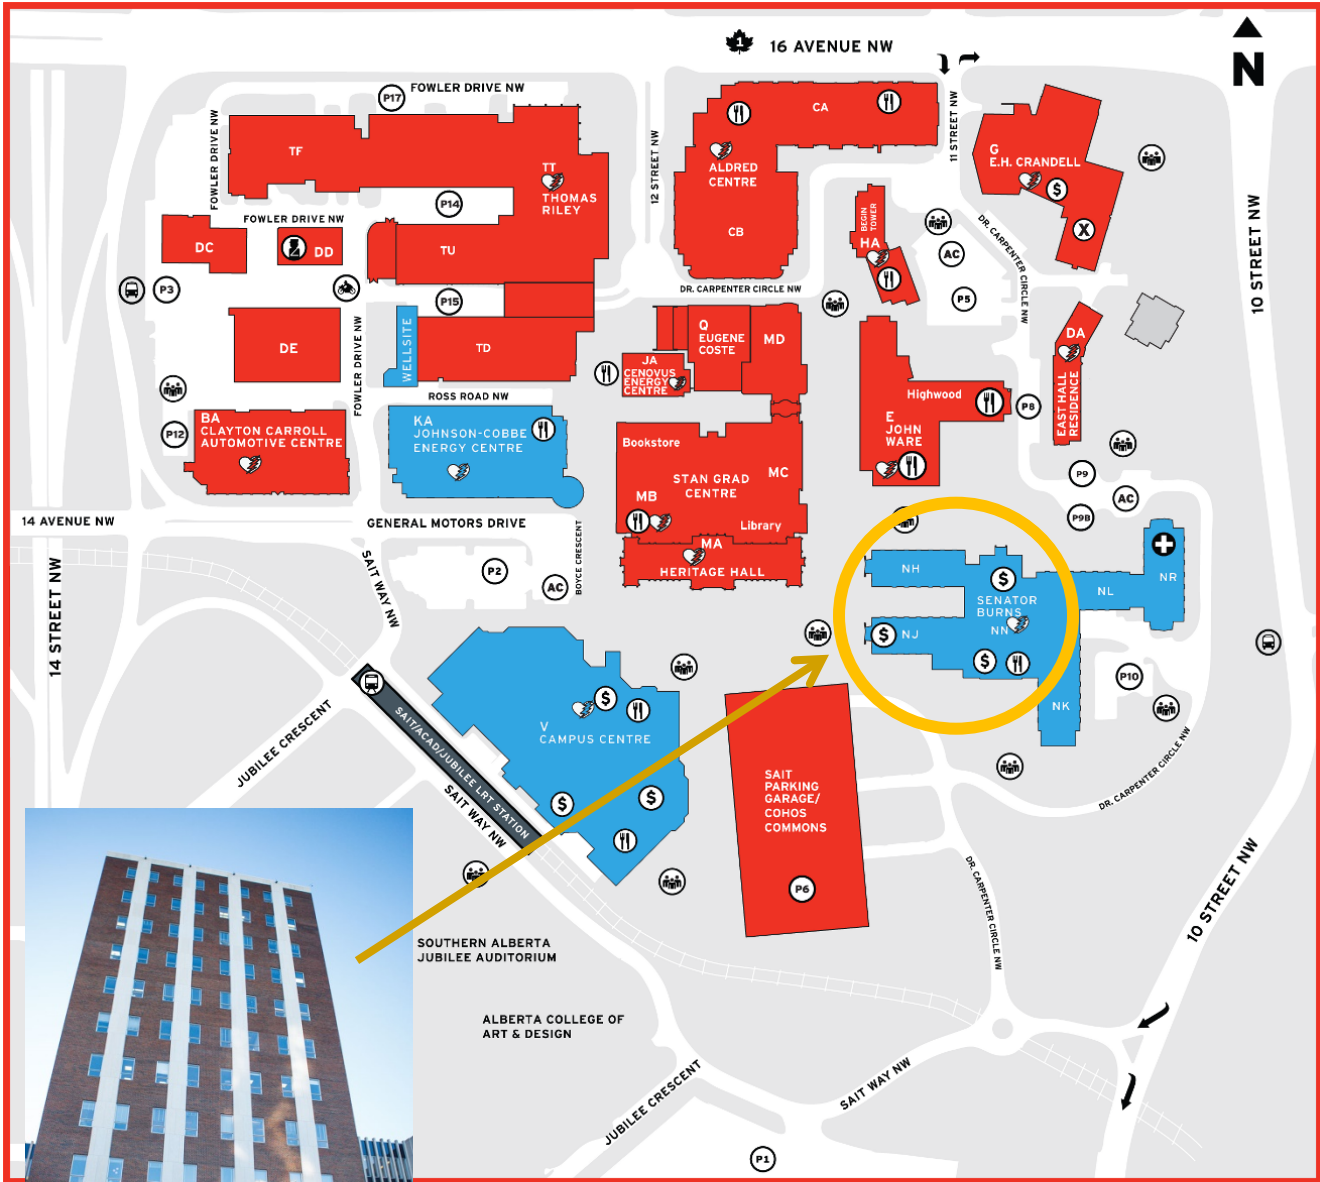

Where to find us at SAIT – November Midterm Courses

Senator Burns Building

Math – NK 101 Biology – NJ 103 Chemistry – NJ 107

- | | | |
|--------------------|-----------------|---|
| Parking | Health Services | Access Calgary Loading Zone |
| Motorcycle Parking | Food Service | XDOCS - Printing Services |
| Bus Stop | ATM | Muster Point Location |
| LRT Station | Campus Security | AED - Automated External Defibrillators |